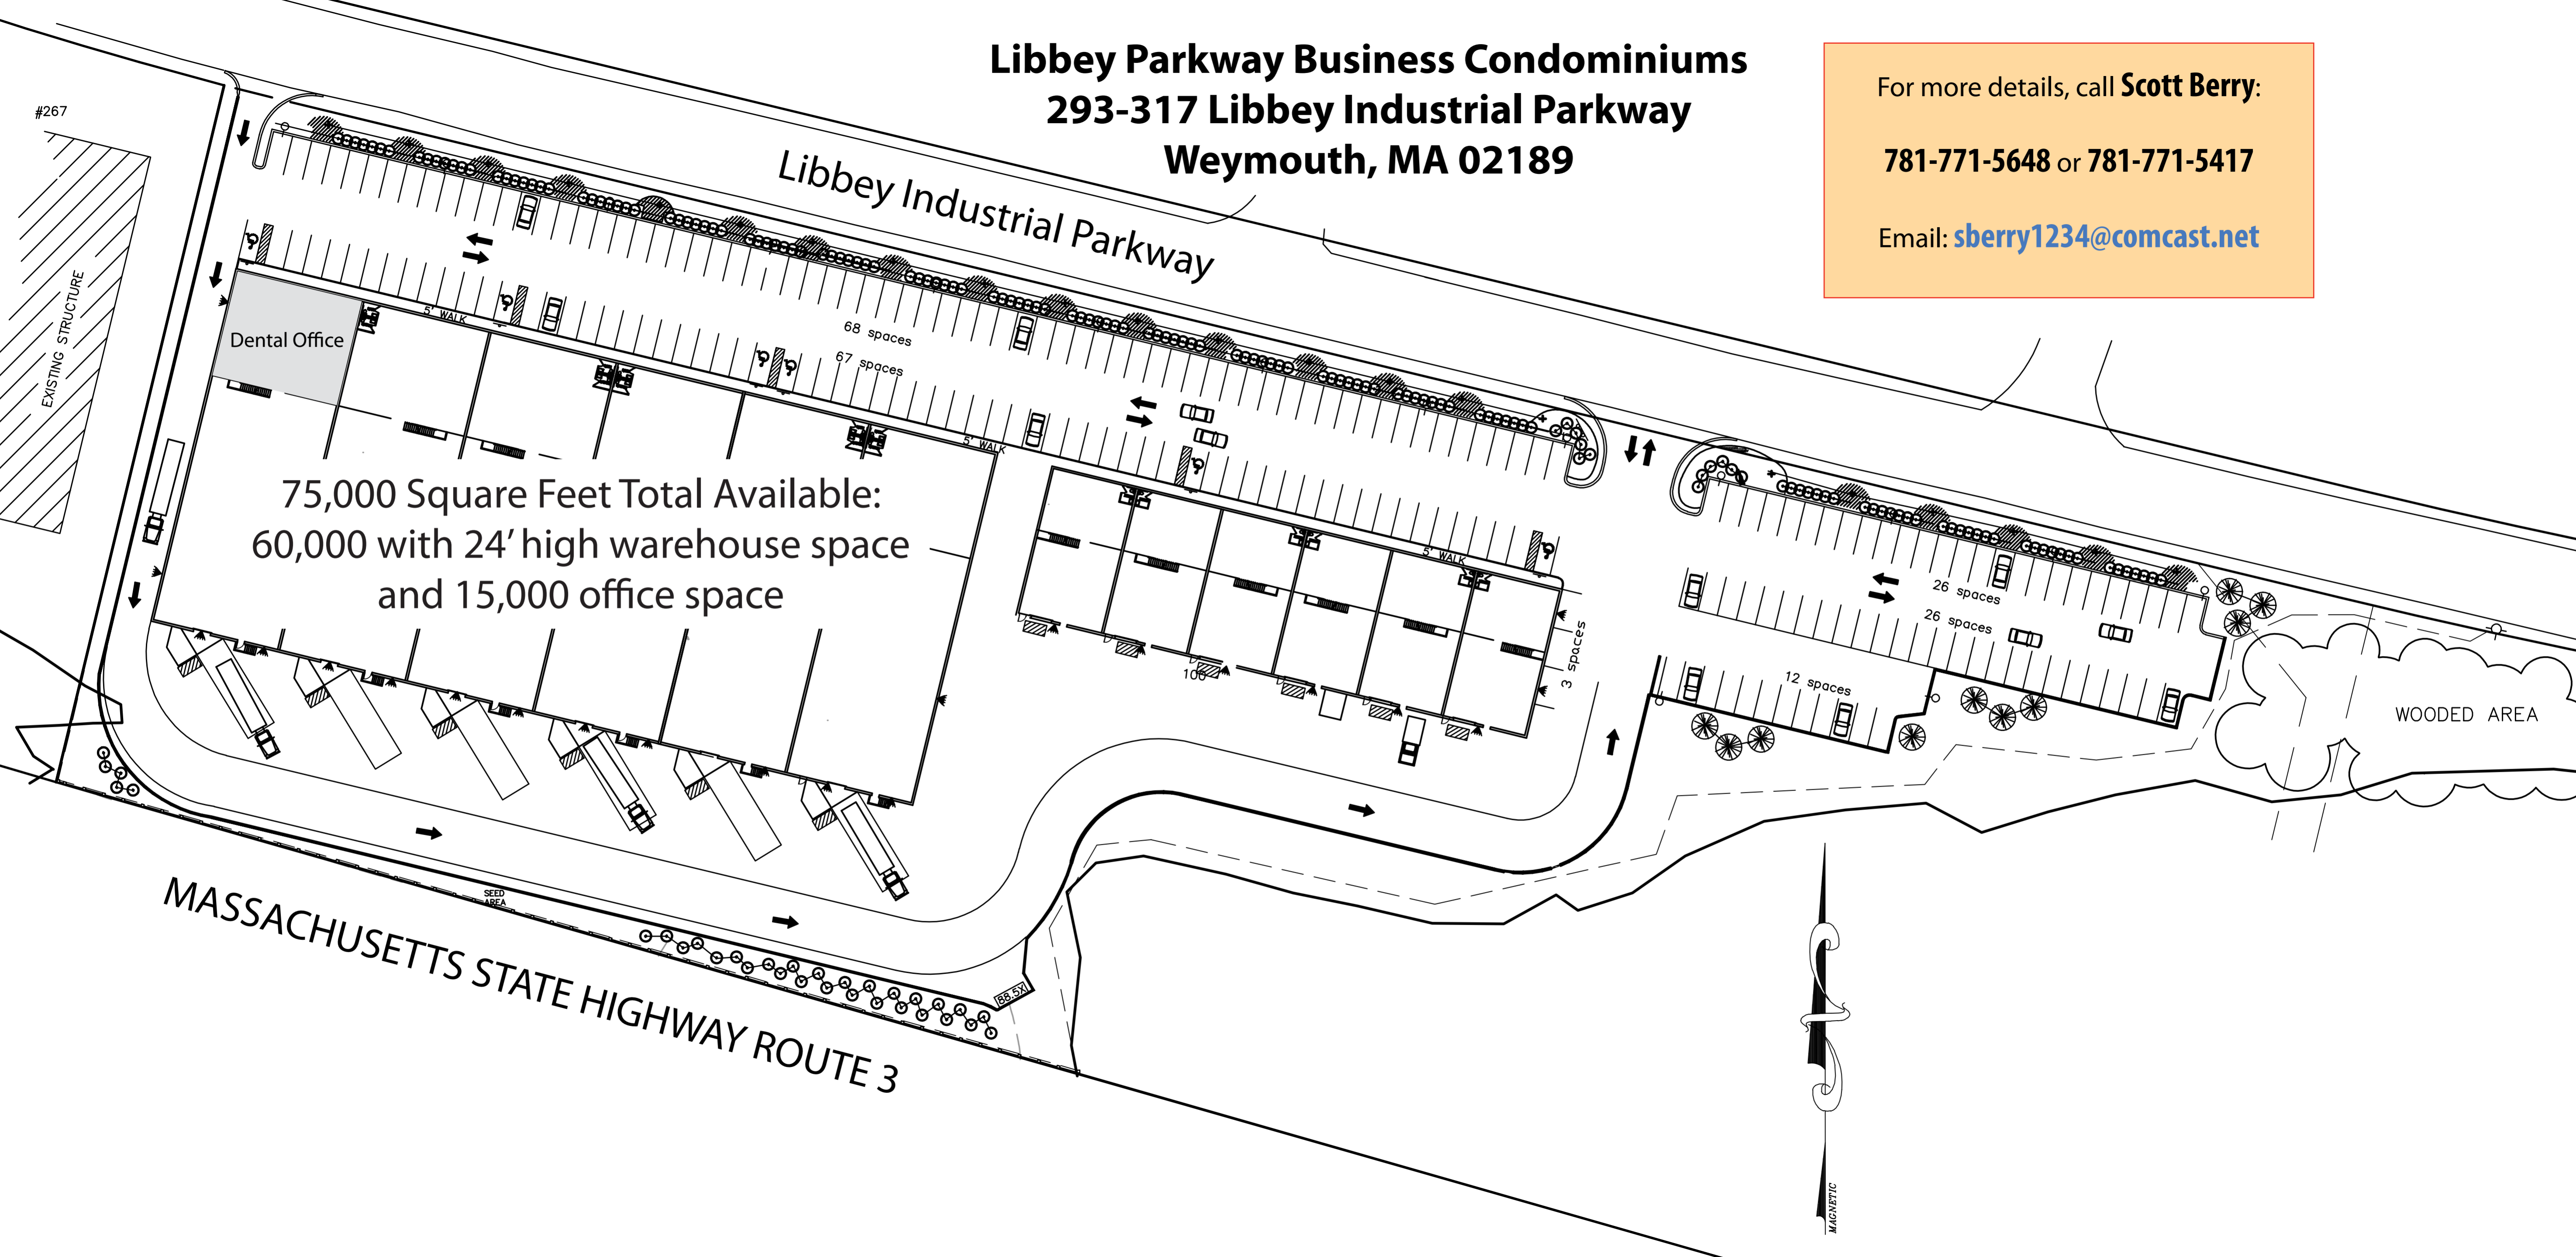

Libbey Parkway Business Condominiums
293-317 Libbey Industrial Parkway
Weymouth, MA 02189

For more details, call **Scott Berry:**

781-771-5648 or **781-771-5417**

Email: sberry1234@comcast.net

75,000 Square Feet Total Available:
60,000 with 24' high warehouse space
and 15,000 office space

#267

EXISTING STRUCTURE

WOODED AREA

MASSACHUSETTS STATE HIGHWAY ROUTE 3

MAGNETIC

185 5X1